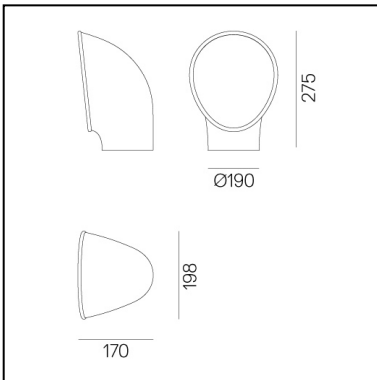

Piroscafo Grey

Ernesto Gismondi

IP65 

LUMINAIRE

- Watt: **14W**
- Delivered lumen output: **1143lm**
- CCT: **3000K**
- Efficiency: **77%**
- Efficacy: **81.64lm/W**
- CRI: **90**

DESCRIPTION

Lighting appliance for ground fixing with radial bidirectional light emission, using monochrome LED light sources. The appliance is made up of a body and a fixing base of EN-AB 47100 die-cast aluminium finished with a 3-stage outdoor treatment: nanotechnologies, anti-oxidizing primer, polyester painting. Equipped with a furukawa reflector Shiny shock-resistant anti-UV polycarbonate screen AISI 316 fixing screws and silicon seals. Sealing degree IP65. Class I Provided with cable and IP67 connector for connection to the mains. Supports cables with 7 to 12 mm diameters. Technical specifications comply with the EN60598-1 norm. CE registration

FEATURES

- Product Code: **T081900**
- Colour: **Grey**
- Installation: **Floor**
- Material: **Aluminum, tempered glass**
- Series: **Architectural Outdoor**
- design by: **Ernesto Gismondi**

DIMENSIONS

- Length: **198 mm**
- Width: **170 mm**
- Height: **275 mm**
- Diameter: **190 mm**

SOURCES INCLUDED

- Category: **Led**
- Number: **1**
- Watt: **14W**
- Color temperature (K): **3000K**