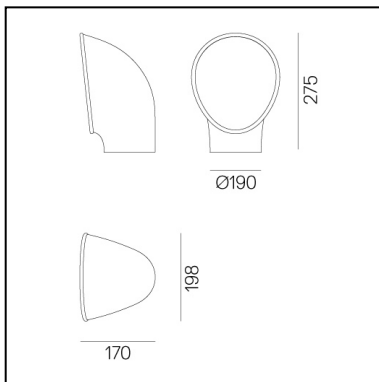

Piroscafo Green

Ernesto Gismondi

IP65 

LUMINAIRE

- Watt: **14W**
- Delivered lumen output: **1143lm**
- CCT: **3000K**
- Efficiency: **77%**
- Efficacy: **81.64lm/W**
- CRI: **90**

DESCRIPTION

Lighting appliance for ground fixing with radial bidirectional light emission, using monochrome LED light sources. The appliance is made up of a body and a fixing base of EN-AB 47100 die-cast aluminium finished with a 3-stage outdoor treatment: nanotechnologies, anti-oxidizing primer, polyester painting. Equipped with a furukawa reflector Shiny shock-resistant anti-UV polycarbonate screen AISI 316 fixing screws and silicon seals. Sealing degree IP65. Class I Provided with cable and IP67 connector for connection to the mains. Supports cables with 7 to 12 mm diameters. Technical specifications comply with the EN60598-1 norm. CE registration

FEATURES

- Product Code: **T081920**
- Colour: **Green**
- Installation: **Floor**
- Material: **Aluminum, tempered glass**
- Series: **Architectural Outdoor**
- design by: **Ernesto Gismondi**

DIMENSIONS

- Length: **198 mm**
- Width: **170 mm**
- Height: **275 mm**
- Diameter: **190 mm**

SOURCES INCLUDED

- Category: **Led**
- Number: **1**
- Watt: **14W**
- Color temperature (K): **3000K**