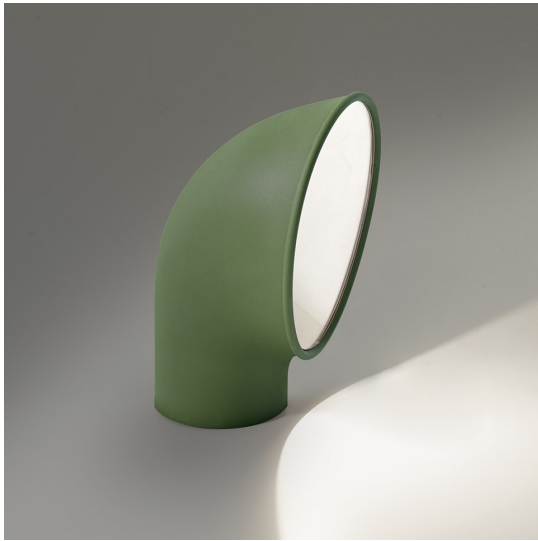

Piroscafo Green

Ernesto Gismondi

IP65 

LUMINAIRE

- Watt: **14W**
- Delivered lumen output: **1143lm**
- CCT: **3000K**
- Efficiency: **77%**
- Efficacy: **81.64lm/W**
- CRI: **90**

DESCRIPTION

Lighting appliance for ground fixing with radial bidirectional light emission, using monochrome LED light sources. The appliance is made up of a body and a fixing base of EN-AB 47100 die-cast aluminium finished with a 3-stage outdoor treatment: nanotechnologies, anti-oxidizing primer, polyester painting. Equipped with a furukawa reflector Shiny shock-resistant anti-UV polycarbonate screen AISI 316 fixing screws and silicon seals. Sealing degree IP65. Class I Provided with cable and IP67 connector for connection to the mains. Supports cables with 7 to 12 mm diameters. Technical specifications comply with the EN60598-1 norm. CE registration

FEATURES

- Product Code: **T081920**
- Colour: **Green**
- Installation: **Floor**
- Material: **Aluminum, tempered glass**
- Series: **Architectural Outdoor**
- design by: **Ernesto Gismondi**

DIMENSIONS

- Length: **198 mm**
- Width: **170 mm**
- Height: **275 mm**
- Diameter: **190 mm**

SOURCES INCLUDED

- Category: **Led**
- Number: **1**
- Watt: **14W**
- Color temperature (K): **3000K**