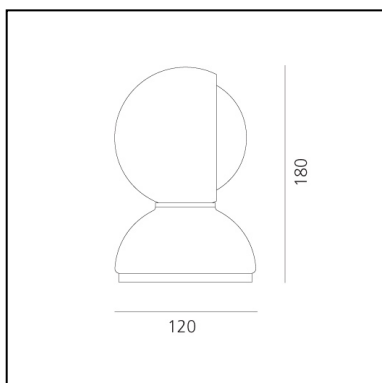

Eclisse Yellow

Vico Magistretti

IP20   EAC  

LUMINAIRE

- Watt: **5W**
- Voltage: **220V-240V**
- Delivered lumens output: **170lm**

DESCRIPTION

Eclisse, designed by Vico Magistretti in 1965, won the Compasso d'Oro Award in 1967 and became an ambassador of Italian design worldwide. Eclisse is an avant-garde balance between form and function, design and utility. The concept's foundation lies in its functionality of adjusting the intensity of light through its rotating inner shade that "eclipses" the light source. In fact, with a fixed outer shell and a moveable inner shell the lamp can provide direct or diffuse light. A table lamp, it can also be wall mounted. Painted metal body available in white, red or orange with an on/off switch. Eclisse is part of the permanent collection of the most important design Museums, amongst many the MoMa in New York and the Triennale Design Museum in Milan.

PRODUCT CODE: 0028040A

FEATURES

- Article Code: **0028040A**
- Colour: **Yellow**
- Installation: **WallTable**
- Material: **steel, technopolymer**
- Series: **Design Collection, Modern Classic**
- Environment: **Indoor**
- Area contract: **Residential**
- Emission: **Diffused And Direct**
- design by: **Vico Magistretti**

DIMENSIONS

- Height: **cm 18**
- Diameter: **cm 12**
- Base Diameter: **cm 12**
- Impact Resistance: **N/D**
- Glow Wire Test: **850°**

SOURCES NOT INCLUDED

- Category: **LED RETROFIT**
- Number: **1**
- Watt: **5W**
- Socket: **E14**