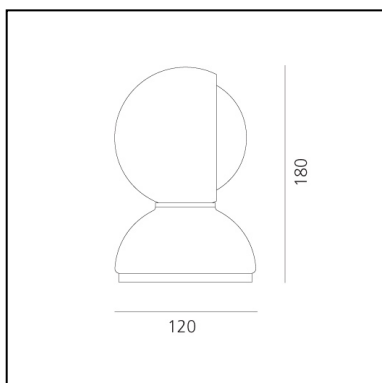

Eclisse Red

Vico Magistretti

IP20   EAC  

LUMINAIRE

- Watt: **5W**
- Voltage: **220V-240V**
- Delivered lumens output: **170lm**

DESCRIPTION

Eclisse, designed by Vico Magistretti in 1965, won the Compasso d'Oro Award in 1967 and became an ambassador of Italian design worldwide. Eclisse is an avant-garde balance between form and function, design and utility. The concept's foundation lies in its functionality of adjusting the intensity of light through its rotating inner shade that "eclipses" the light source. In fact, with a fixed outer shell and a moveable inner shell the lamp can provide direct or diffuse light. A table lamp, it can also be wall mounted. Painted metal body available in white, red or orange with an on/off switch. Eclisse is part of the permanent collection of the most important design Museums, amongst many the MoMa in New York and the Triennale Design Museum in Milan.

PRODUCT CODE: 0028030A

FEATURES

- Article Code: **0028030A**
- Colour: **Red**
- Installation: **WallTable**
- Material: **steel, technopolymer**
- Series: **Design Collection, Modern Classic**
- Environment: **Indoor**
- Area contract: **Residential**
- Emission: **Diffused And Direct**
- design by: **Vico Magistretti**

DIMENSIONS

- Height: **cm 18**
- Diameter: **cm 12**
- Base Diameter: **cm 12**
- Impact Resistance: **N/D**
- Glow Wire Test: **850°**

SOURCES NOT INCLUDED

- Category: **LED RETROFIT**
- Number: **1**
- Watt: **5W**
- Socket: **E14**