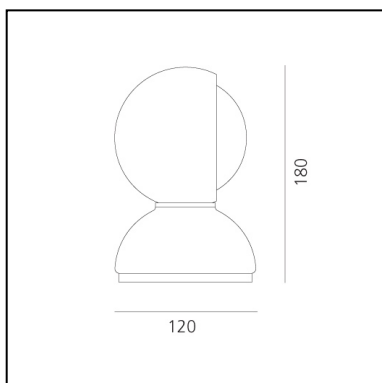

Eclisse PVD Mirror

Vico Magistretti

IP20    

LUMINAIRE

- Watt: **5W**
- Voltage: **220V-240V**
- Delivered lumens output: **170lm**

DESCRIPTION

Eclisse, designed by Vico Magistretti in 1965, won the Compasso d'Oro Award in 1967 and became an ambassador of Italian design worldwide. Eclisse is an avant-garde balance between form and function, design and utility. The concept's foundation lies in its functionality of adjusting the intensity of light through its rotating inner shade that "eclipses" the light source. In fact, with a fixed outer shell and a moveable inner shell the lamp can provide direct or diffuse light. A table lamp, it can also be wall mounted. Painted metal body available in white, red or orange with an on/off switch. Eclisse is part of the permanent collection of the most important design Museums, amongst many the MoMa in New York and the Triennale Design Museum in Milan.

PRODUCT CODE: 0028140A

FEATURES

- Article Code: **0028140A**
- Colour: **Mirror**
- Installation: **WallTable**
- Material: **steel, technopolymer**
- Series: **Design Collection, Modern Classic**
- Environment: **Indoor**
- Area contract: **Residential**
- Emission: **Diffused And Direct**
- design by: **Vico Magistretti**

DIMENSIONS

- Height: **cm 18**
- Diameter: **cm 12**
- Base Diameter: **cm 12**
- Impact Resistance: **N/D**
- Glow Wire Test: **850°**

SOURCES NOT INCLUDED

- Category: **LED RETROFIT**
- Number: **1**
- Watt: **5W**
- Socket: **E14**