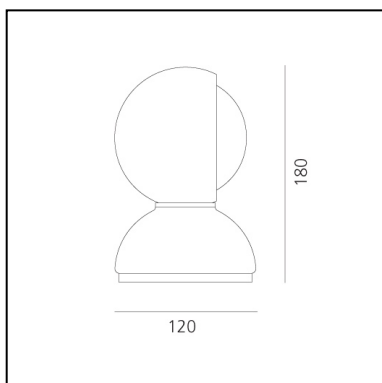

Eclisse PVD Copper

Vico Magistretti

IP20   EAC  

LUMINAIRE

- Watt: **5W**
- Voltage: **220V-240V**
- Delivered lumens output: **170lm**

DESCRIPTION

Eclisse, designed by Vico Magistretti in 1965, won the Compasso d'Oro Award in 1967 and became an ambassador of Italian design worldwide. Eclisse is an avant-garde balance between form and function, design and utility. The concept's foundation lies in its functionality of adjusting the intensity of light through its rotating inner shade that "eclipses" the light source. In fact, with a fixed outer shell and a moveable inner shell the lamp can provide direct or diffuse light. A table lamp, it can also be wall mounted. Painted metal body available in white, red or orange with an on/off switch. Eclisse is part of the permanent collection of the most important design Museums, amongst many the MoMa in New York and the Triennale Design Museum in Milan.

PRODUCT CODE: 0028170A

FEATURES

- Article Code: **0028170A**
- Colour: **Copper**
- Installation: **WallTable**
- Material: **steel, technopolymer**
- Series: **Design Collection, Modern Classic**
- Environment: **Indoor**
- Area contract: **Residential**
- Emission: **Diffused And Direct**
- design by: **Vico Magistretti**

DIMENSIONS

- Height: **cm 18**
- Diameter: **cm 12**
- Base Diameter: **cm 12**
- Impact Resistance: **N/D**
- Glow Wire Test: **850°**

SOURCES NOT INCLUDED

- Category: **LED RETROFIT**
- Number: **1**
- Watt: **5W**
- Socket: **E14**