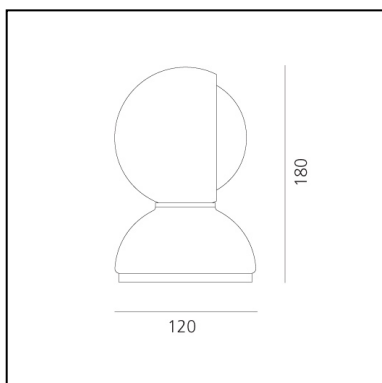

Eclisse PVD Black

Vico Magistretti

IP20    

LUMINAIRE

- Watt: **5W**
- Voltage: **220V-240V**
- Delivered lumens output: **170lm**

DESCRIPTION

Eclisse, designed by Vico Magistretti in 1965, won the Compasso d'Oro Award in 1967 and became an ambassador of Italian design worldwide. Eclisse is an avant-garde balance between form and function, design and utility. The concept's foundation lies in its functionality of adjusting the intensity of light through its rotating inner shade that "eclipses" the light source. In fact, with a fixed outer shell and a moveable inner shell the lamp can provide direct or diffuse light. A table lamp, it can also be wall mounted. Painted metal body available in white, red or orange with an on/off switch. Eclisse is part of the permanent collection of the most important design Museums, amongst many the MoMa in New York and the Triennale Design Museum in Milan.

PRODUCT CODE: 0028130A

FEATURES

- Article Code: **0028130A**
- Colour: **Black**
- Installation: **WallTable**
- Material: **steel, technopolymer**
- Series: **Design Collection, Modern Classic**
- Environment: **Indoor**
- Area contract: **Residential**
- Emission: **Diffused And Direct**
- design by: **Vico Magistretti**

DIMENSIONS

- Height: **cm 18**
- Diameter: **cm 12**
- Base Diameter: **cm 12**
- Impact Resistance: **N/D**
- Glow Wire Test: **850°**

SOURCES NOT INCLUDED

- Category: **LED RETROFIT**
- Number: **1**
- Watt: **5W**
- Socket: **E14**