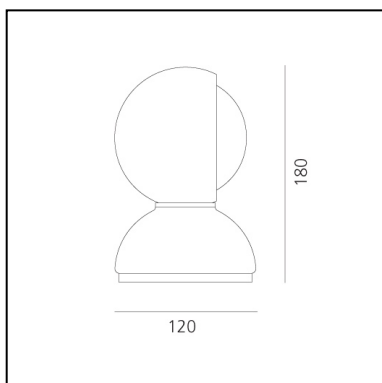

LUMINAIRE

- Watt: **5W**
- Voltage: **220V-240V**
- Delivered lumens output: **170lm**

DESCRIPTION

Eclisse, designed by Vico Magistretti in 1965, won the Compasso d'Oro Award in 1967 and became an ambassador of Italian design worldwide. Eclisse is an avant-garde balance between form and function, design and utility. The concept's foundation lies in its functionality of adjusting the intensity of light through its rotating inner shade that "eclipses" the light source. In fact, with a fixed outer shell and a moveable inner shell the lamp can provide direct or diffuse light. A table lamp, it can also be wall mounted. Painted metal body available in white, red or orange with an on/off switch. Eclisse is part of the permanent collection of the most important design Museums, amongst many the MoMa in New York and the Triennale Design Museum in Milan.

PRODUCT CODE: 0028050A

FEATURES

- Article Code: **0028050A**
- Colour: **Orange**
- Installation: **WallTable**
- Material: **steel, technopolymer**
- Series: **Design Collection, Modern Classic**
- Environment: **Indoor**
- Area contract: **Residential**
- Emission: **Diffused And Direct**
- design by: **Vico Magistretti**

DIMENSIONS

- Height: **cm 18**
- Diameter: **cm 12**
- Base Diameter: **cm 12**
- Impact Resistance: **N/D**
- Glow Wire Test: **850°**

SOURCES NOT INCLUDED

- Category: **LED RETROFIT**
- Number: **1**
- Watt: **5W**
- Socket: **E14**