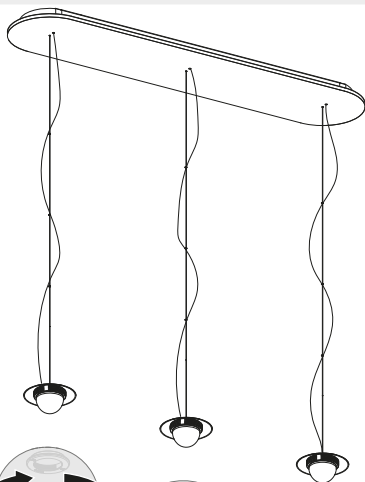

Section AA

Section BB

10