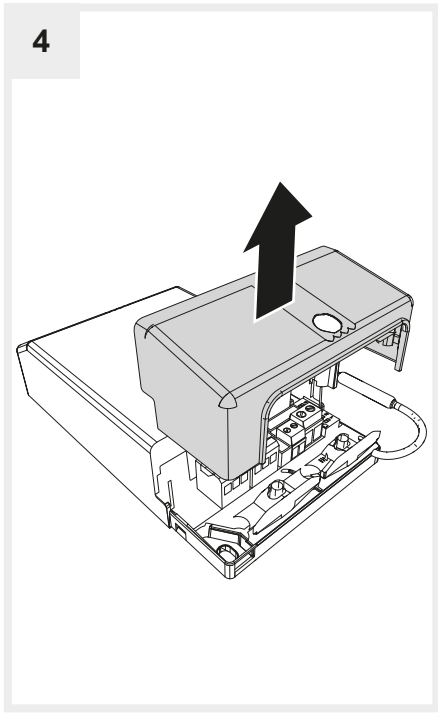

DV1035APP

DV1034APP

DV1035

DV1034