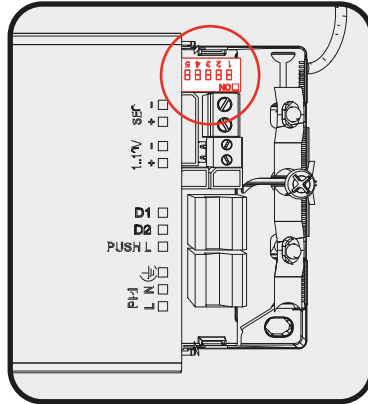

5a

DV1035 - DV1035APP