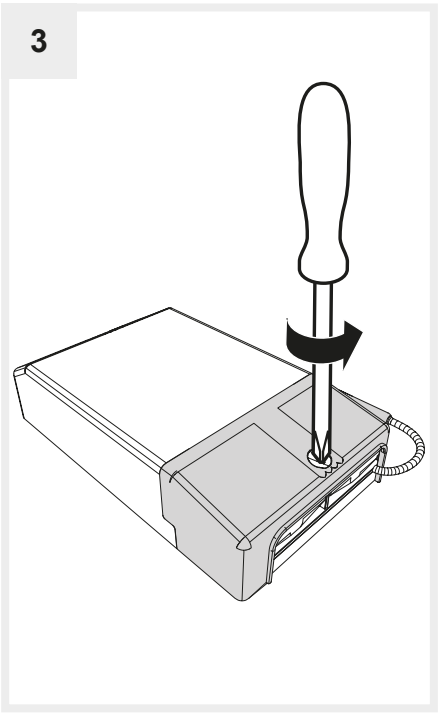

DV1035APP

DV1034APP

DV1035

DV1034