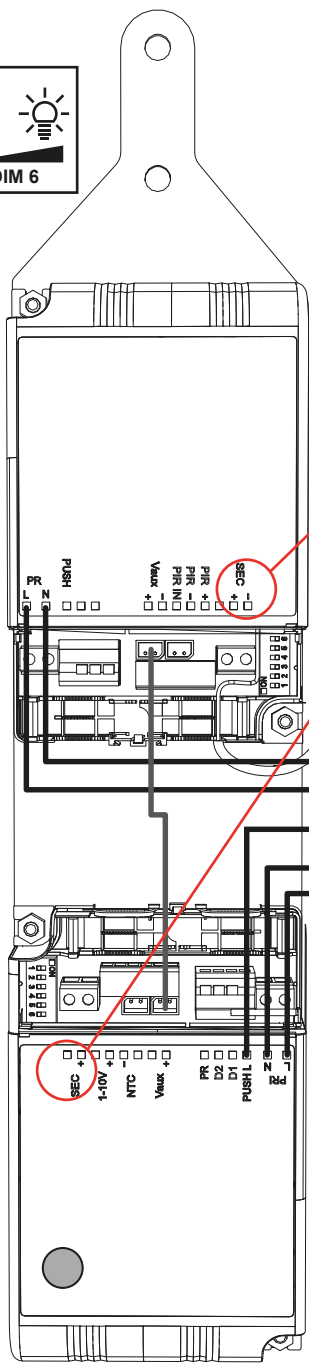

DV1036APP

DV1036