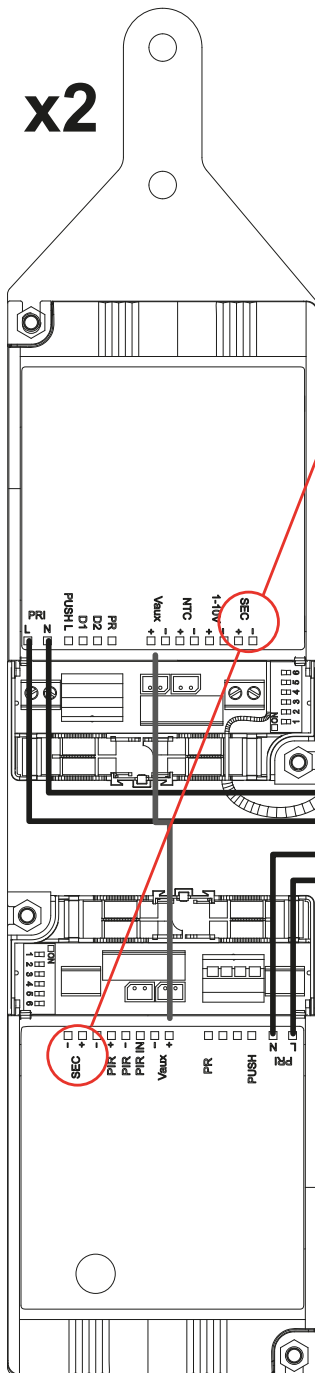

6a

DV1109APP

DV1109

x2

D	Ø
5 M	0,5 mm²
10 M	0,5 mm²
20 M	1,0 mm²