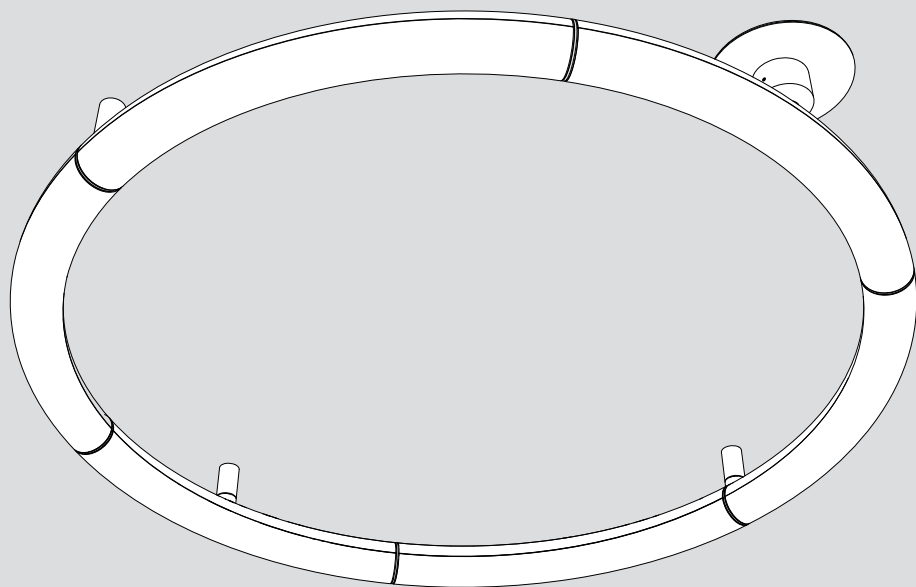

Artemide®

Alphabet of Light SR Circular 90

design
BIG

i

i

DV1034			Y513001054
 DV1034APP			Y513001054
 DV1035APP USA/CANADA only			Y513001054

A

B