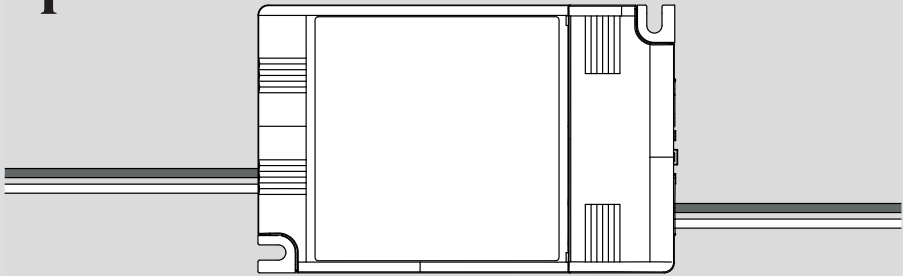

Artemide®

Alphabet of Light SR Circular 90

design
BIG

i

i

DV1034			Y513001054
 DV1034APP			Y513001054
 DV1035APP USA/CANADA only			Y513001054

A

B