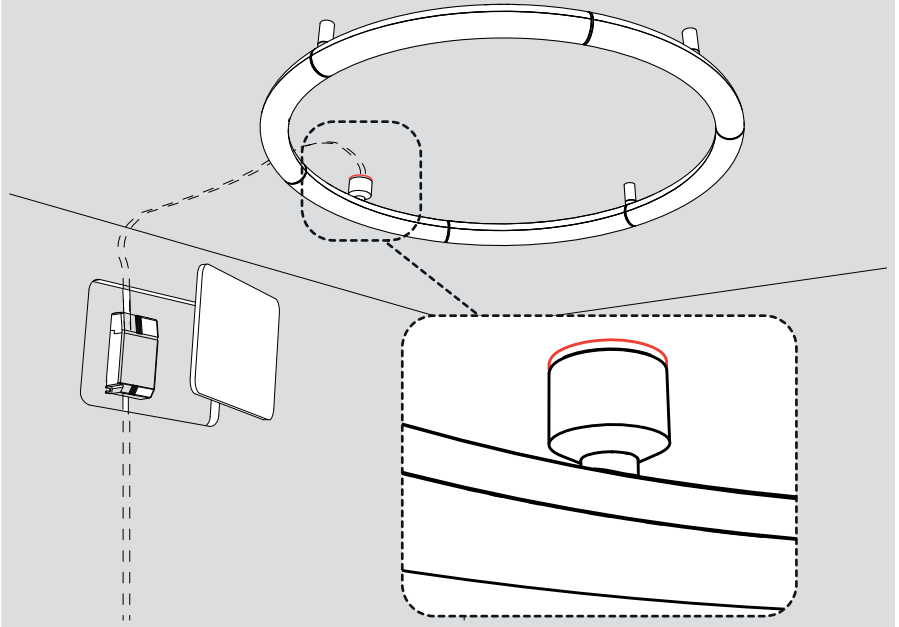

Artemide®

Alphabet of Light SR Circular 90

design
BIG

i

i

DV1034			Y513001054
 DV1034APP			Y513001054
 DV1035APP USA/CANADA only			Y513001054

A

B