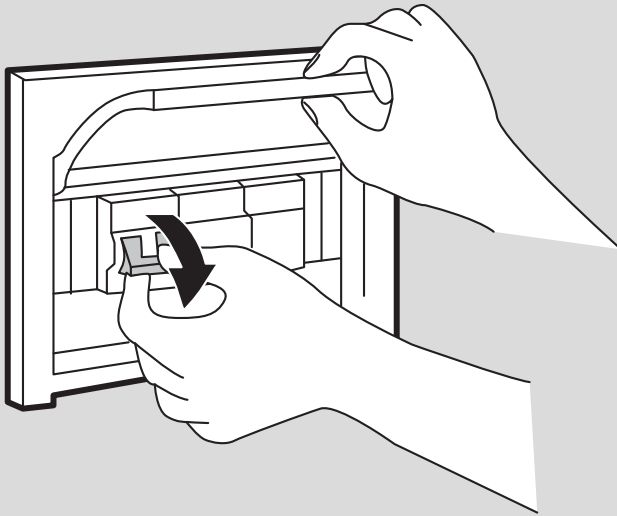

Artemide®

Alphabet of Light SR Circular 90

design
BIG

i

i

DV1034			Y513001054
 DV1034APP			Y513001054
 DV1035APP USA/CANADA only			Y513001054

A

B